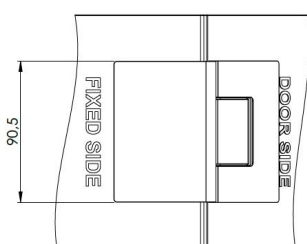

PRODUCT SHEET

Description:

Shower Hinge "Rio", 135DG, Polished Brass, Glass/Glass, 8-10 mm Glass Thickness, W/15 DG Angle Adjustment Function & 25DG, Return Function, Brass Material, Hidden Screws., Black Fiber Gaskets: 2 x 1mm & 2 x 2mm Thickness., Load Capacity Pr. Pair: 45kg

Item number:

15.23.894-0

Units	Box	Carton	HS Code	Barcode
Pcs.	1	10	8302100090	
				5704866501354

SISO A/S

Mileparken 11
DK-2740 Skovlunde
Denmark
VAT: 24786013

Phone +45 45 830 900

www.siso.dk
siso@siso.dk