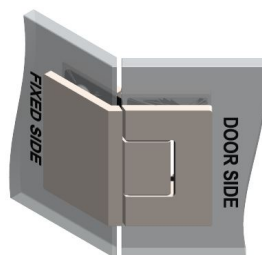

PRODUCT SHEET

Description:

Shower Hinge "Rio", 135DG, Polished Brass, Glass/Glass, 8-10 mm Glass Thickness, W/15 DG Angle Adjustment Function & 25DG, Return Function, Brass Material, Hidden Screws., Black Fiber Gaskets: 2 x 1mm & 2 x 2mm Thickness., Load Capacity Pr. Pair: 45kg

Item number:

15.23.894-0

Units	Box	Carton	HS Code	Barcode
Pcs.	1	10	8302100090	
				5704866501354

SISO A/S

Mileparken 11
DK-2740 Skovlunde
Denmark
VAT: 24786013

Phone +45 45 830 900

www.siso.dk
siso@siso.dk

Danske Bank
Nytorv Branch
Copenhagen
SWIFT: DABADKKK

Account no.
4180 3112 112936
IBAN Account
DK7230003112112936