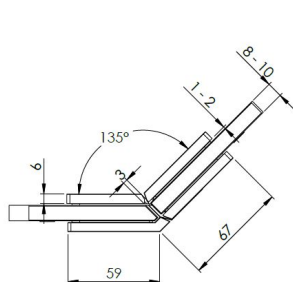

PRODUCT SHEET

Description:

Shower Hinge "Rio", 135DG, Polished Brass, Glass/Glass, 8-10 mm Glass Thickness, W/15 DG Angle Adjustment Function & 25DG, Return Function, Brass Material, Hidden Screws., Black Fiber Gaskets: 2 x 1mm & 2 x 2mm Thickness., Load Capacity Pr. Pair: 45kg

Item number:

15.23.894-0

Units	Box	Carton	HS Code	Barcode
Pcs.	1	10	8302100090	
				5704866501354

SISO A/S

Mileparken 11
DK-2740 Skovlunde
Denmark
VAT: 24786013

Phone +45 45 830 900

www.siso.dk
siso@siso.dk