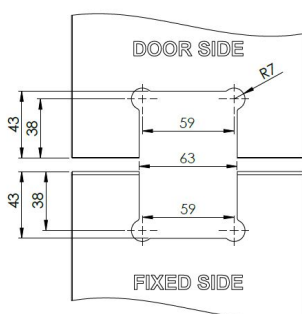

PRODUCT SHEET

Description:

Shower Hinge "Rio", 135DG, Polished Brass, Glass/Glass, 8-10 mm Glass Thickness, W/15 DG Angle Adjustment Function & 25DG, Return Function, Brass Material, Hidden Screws., Black Fiber Gaskets: 2 x 1mm & 2 x 2mm Thickness., Load Capacity Pr. Pair: 45kg

Item number:

15.23.894-0

Units	Box	Carton	HS Code	Barcode
Pcs.	1	10	8302100090	
				5704866501354

SISO A/S

Mileparken 11
DK-2740 Skovlunde
Denmark
VAT: 24786013

Phone +45 45 830 900

www.siso.dk
siso@siso.dk

Danske Bank
Nytorv Branch
Copenhagen
SWIFT: DABADKKK

Account no.
4180 3112 112936
IBAN Account
DK7230003112112936