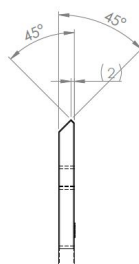

PRODUCT SHEET

Description:

Shower Hinge "Rio", 135DG, Polished Brass, Glass/Glass, 8-10 mm Glass Thickness, W/15 DG Angle Adjustment Function & 25DG, Return Function, Brass Material, Hidden Screws., Black Fiber Gaskets: 2 x 1mm & 2 x 2mm Thickness., Load Capacity Pr. Pair: 45kg

Item number:

15.23.894-0

Units	Box	Carton	HS Code	Barcode
Pcs.	1	10	8302100090	
				5704866501354

SISO A/S

Mileparken 11
DK-2740 Skovlunde
Denmark
VAT: 24786013

Phone +45 45 830 900

www.siso.dk
siso@siso.dk

Danske Bank
Nytorv Branch
Copenhagen
SWIFT: DABADKKK

Account no.
4180 3112 112936
IBAN Account
DK7230003112112936